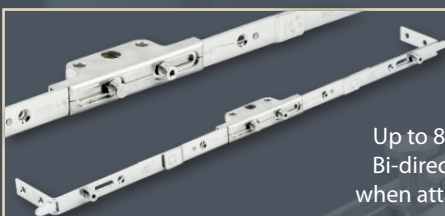

SHOOTBOLT LOCKING

Up to 8 locking points including
Bi-directional opposing points –
when attacked the CAMS lock out

Working in conjunction with security
clips giving 360° total security