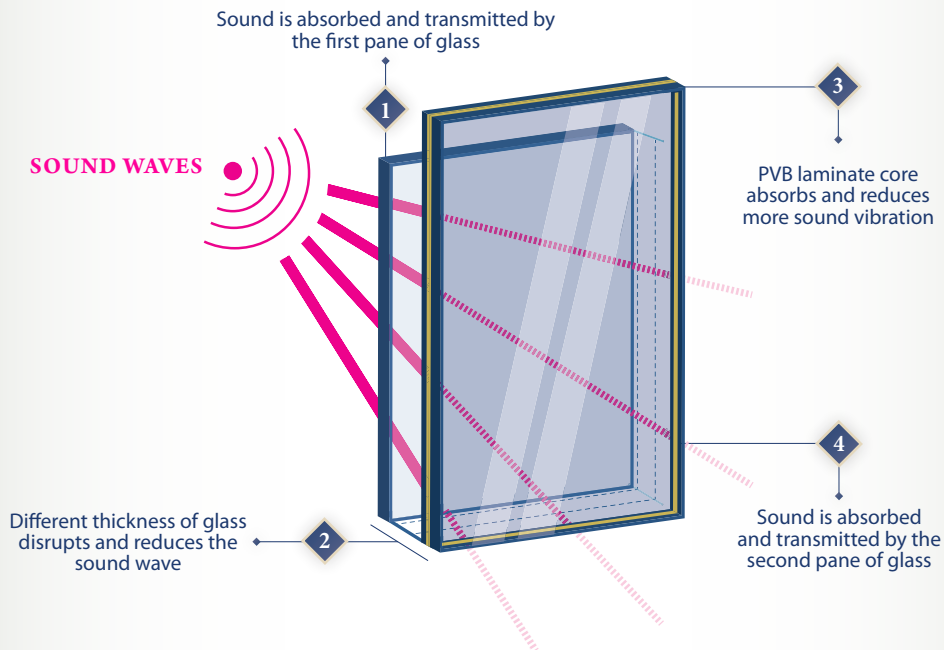

G - Values measure the percentage of heat that passes through the glass. The lower the solar protection and therefore the higher the performance of the glass.

U - Value Range
1.4 to 0.9

(The smaller the number the better the performance)

£

Save Money

Heating bills are incredibly expensive, and families throughout the UK would love to reduce their energy costs and have more disposable money to spend on life's little luxuries

💡

Save Energy

A+ Plus windows are comprised not only of glass, but also a sophisticated composition of other gasses and materials. Ultimately, it means that your heating won't need to be on as often or for as long, even during the coldest months

◆ ACOUSTIC GLASS ◆

In summary, acoustic glass is made through a detailed process involving the selection of high quality materials, lamination with special interlayers, application of heat & pressure and thorough quality inspection. The result is a glass product that effectively reduces noises transmission while maintaining safety and aesthetic standards.