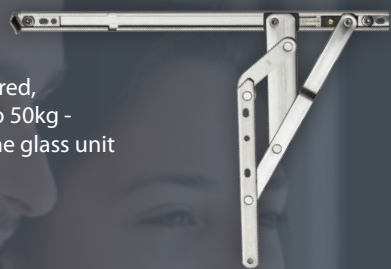

◆ WINDOW SECURITY ◆

ATLAS HINGE

Heavy duty, highly engineered,
With a load bearing of up to 50kg -
supporting the weight of the glass unit

Maintenance free
multi - functional operation

ANTI - JEMMIES

Adding extra security to the opposite side
of the shootbolt lock, whilst protecting the
Atlas hinge