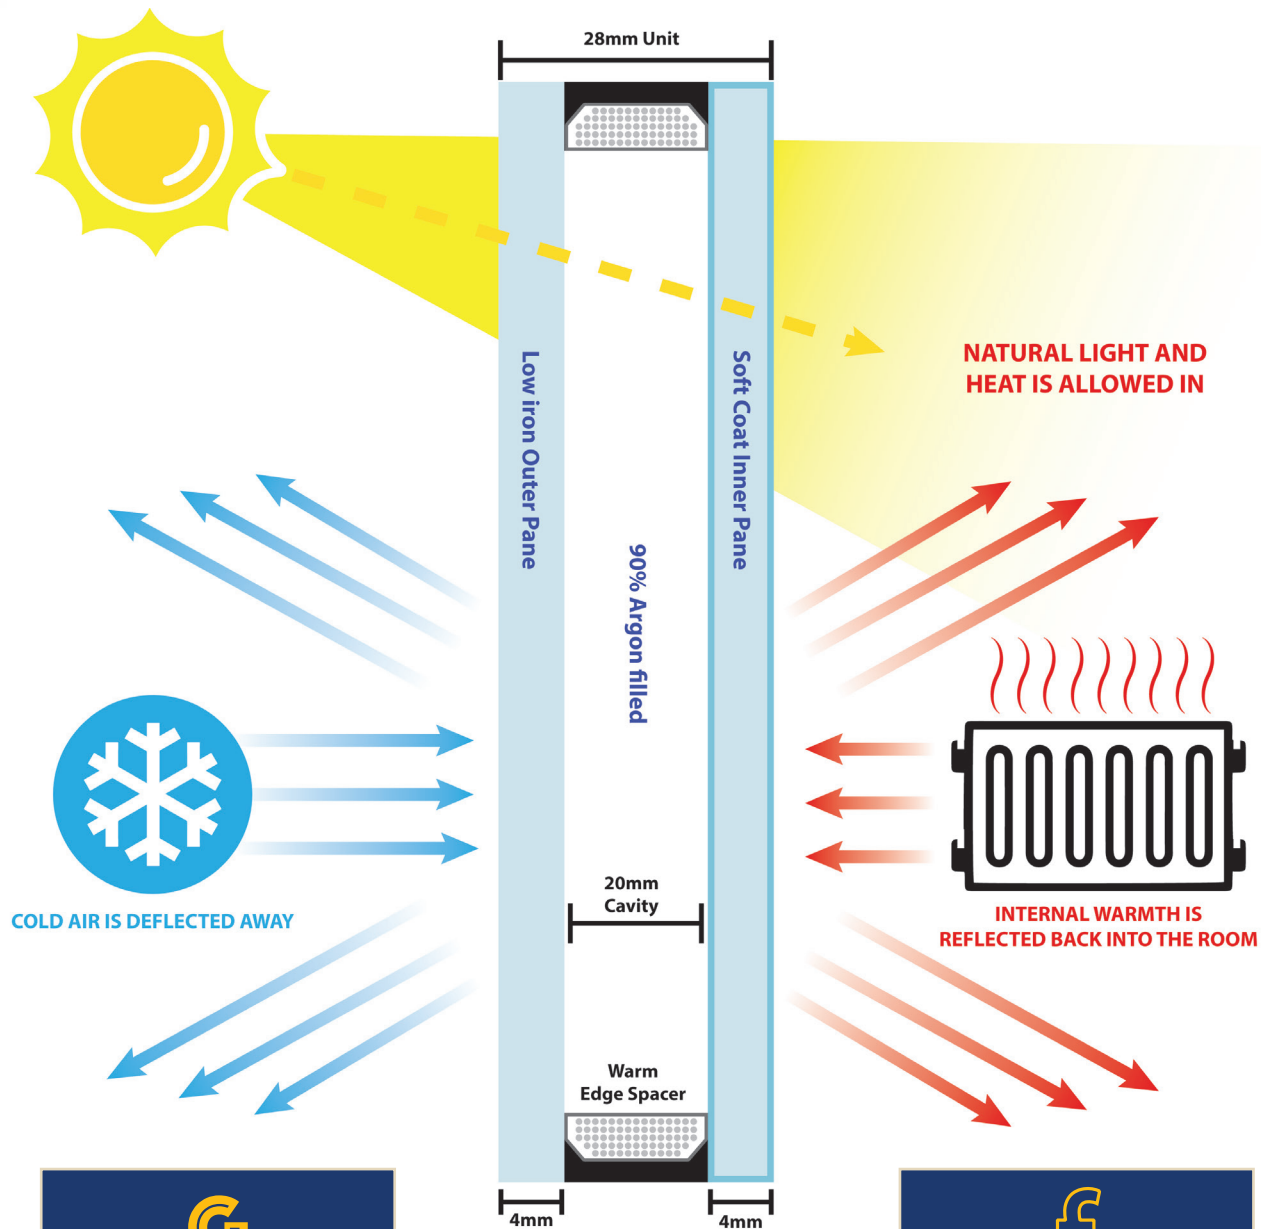

DOUBLE GLAZING

U

U - Value Rating

U - Values are the measurement of the thermal conductivity of materials/products. Expressed as W/m².K the lower U - Value, the better the thermal insulation will be.

G

G - Value Rating

G - Values measure the percentage of heat that passes through the glass. The lower the solar protection and therefore the higher the performance of the glass.

U - Value Range
1.4 to 0.9

(The smaller the number the better the performance)

£

Save Money

Heating bills are incredibly expensive, and families throughout the UK would love to reduce their energy costs and have more disposable money to spend on life's little luxuries

💡

Save Energy

A+ Plus windows are comprised not only of glass, but also a sophisticated composition of other gasses and materials. Ultimately, it means that your heating won't need to be on as often or for as long, even during the coldest months