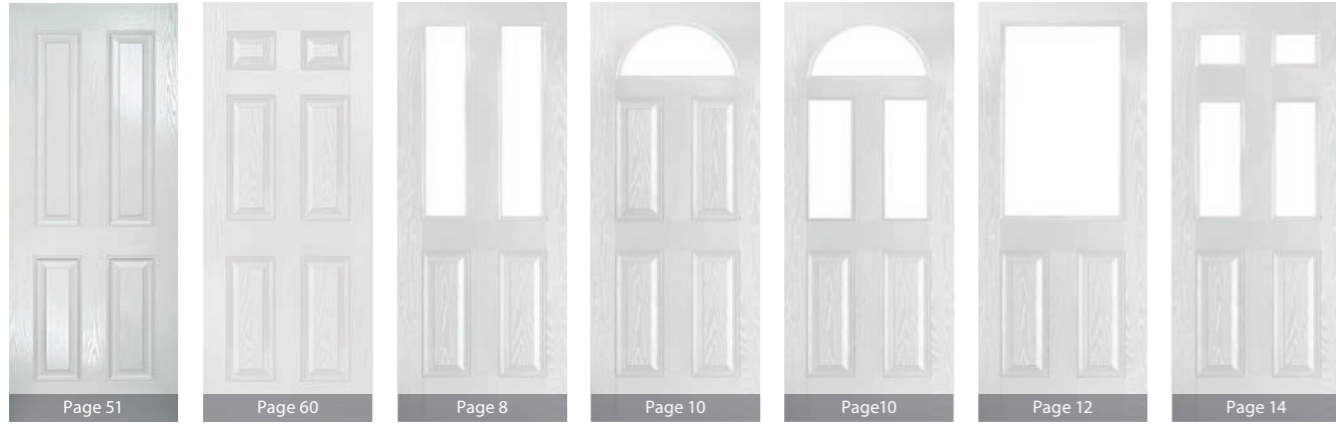

Magnum 15   Magnum 01   **nxt-gen** Magnum 03   **nxt-gen** Magnum 07   **nxt-gen** Magnum 08   **nxt-gen** Magnum 10   **nxt-gen** Magnum 14