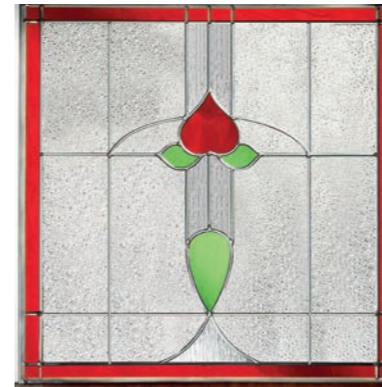

SIGNATURE

Shown below in **Distinction Anthracite Grey**, with **Obscure Glass** and **Brushed Chrome** hardware.

Edwardian