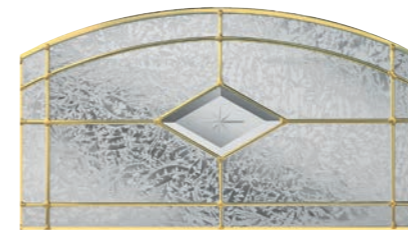

Kara
Brass only.