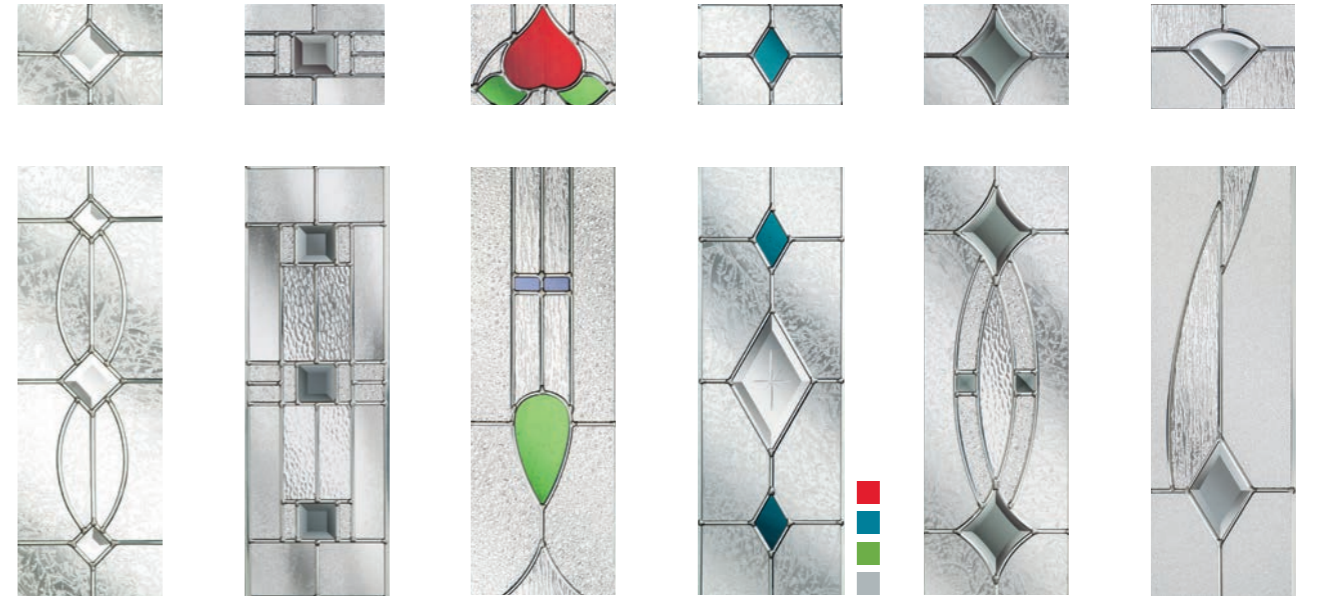

Choose the Magnum 14 to let in floods of light, or the Magnum 2 for increased privacy with a touch of decorative glass.

Shown below in **Traffic Red**, with **Andorra** Glass.

Andorra
Zinc or Brass
Caming.