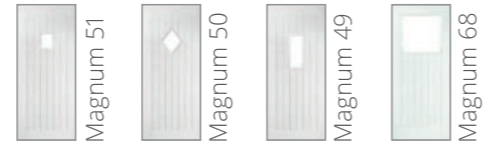

Scotia
Zinc or Brass Caming.

Sierra

Trieste

Valentia

All glass designs are only available in zinc caming unless indicated in product descriptions.

SIGNATURE

Shown below in **Distinction Cream White**, with **Andorra Glass** and **Gold hardware**.