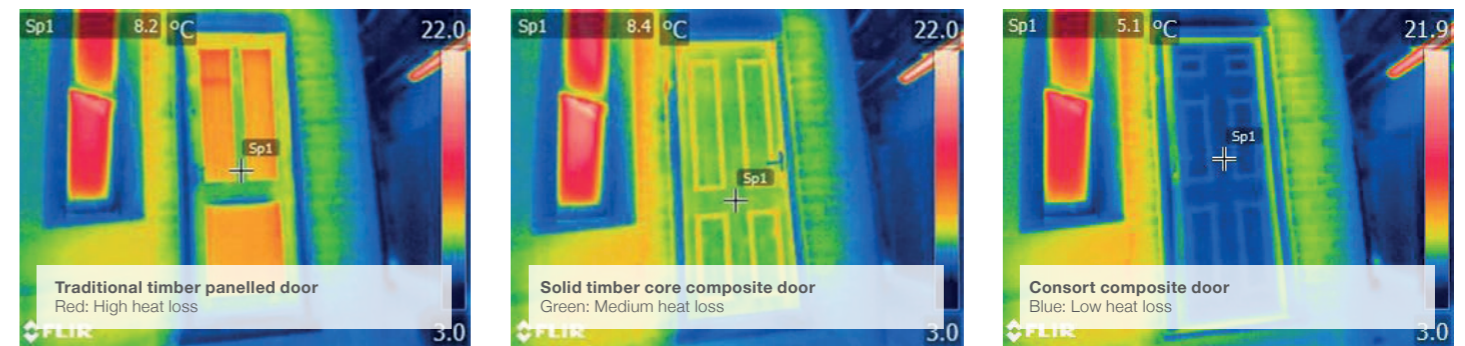

SECURITY

THE MOST ENERGY EFFICIENT DOOR

The rising cost of energy bills and the impact on the environment means we all want to keep our consumption to a minimum. One of the best ways to achieve this is to choose thermally-efficient products which will keep warmth in and cold out, saving money and reducing emission levels.

The photographs below show the thermal efficiency of each of the doors we tested.

The darker the blue, the less heat is being lost. Reds and greens – the predominant colours on the timber door – indicates high heat loss.

Important in protecting your home from intruders. Your door has:

- Been manufactured in accordance to PAS 24 testing
- Enhanced security performance requirements for doorsets in the UK
- Secured by Design' endorsement which is an official police initiative that improves the security of buildings and their immediate surroundings to provide safe places to live, work, shop and visit
- Impact resistant GRP with rigid polymer subframe

- High-density polyurethane foam core
- Document Q Approval (threshold dependant)
- Decorative glass triple glazed and 6.8mm laminated as standard
- Non decorative glass double glazed and 6.8mm laminated as standard
- Anti-Bump, Pick and Drill barrel
- High security handle and letterplate to achieve Secured by Design
- 3 Star Cylinder

If you require Secured by Design please specify at point of order.