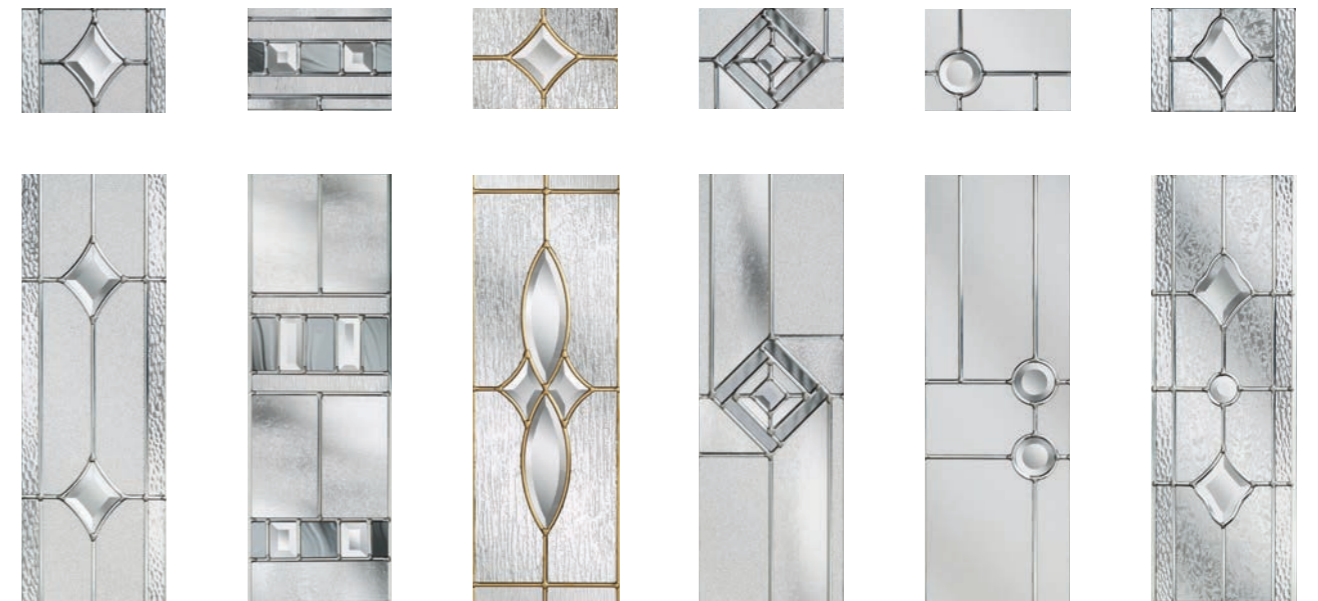

Palma

Savana

Scotia
Zinc or Brass
Caming.

Sierra

Trieste

Valentia

All glass designs are only available in zinc caming unless indicated in product descriptions.