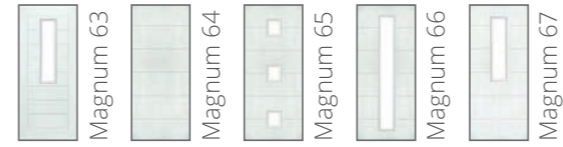

NEW INFINITY

Our Infinity Collection is an eagerly anticipated addition to our already popular contemporary range. On-trend door styles that are sure to make a statement on your home.

MAGNUM 59

Available in left, centre and right configurations.
Doors left to right;
Green Mist with Radiant glass
Anthracite Grey with Canvas Glass