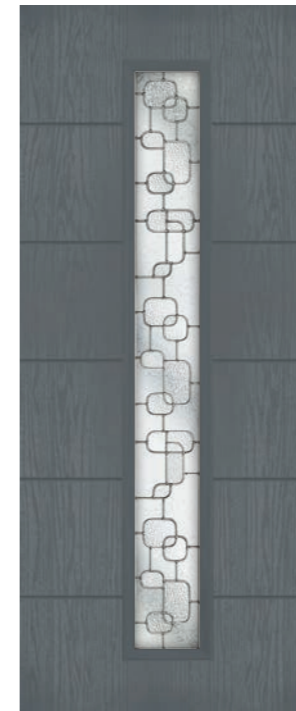

MAGNUM 66

Available in left, centre and right configurations.
Doors left to right;
Steel Blue with Radiant glass
Buckingham Grey with Canvas Glass

All glass designs are only available in zinc caming unless indicated in product descriptions.