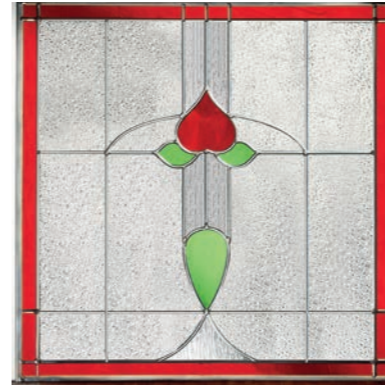

SIGNATURE

Shown below in **Distinction Pebble Grey**,
with **Edwardian** Glass.

Edwardian