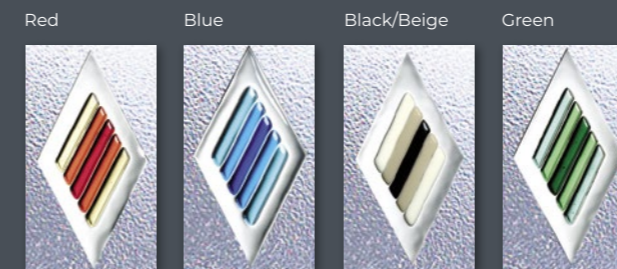

**Rockingham One Platinum Fantasy**  
Colour White  
Frame White

**Balmoral One Classic Platinum Cluster**  
Colour Black Brown  
Frame White

**Rockingham One Platinum Fantasy**  
Colour White  
Frame White

**Kensington Two Platinum Legacy**  
Colour White  
Frame White

**Balmoral One Platinum Pendant**  
Colour White  
Frame White

Please Note: Platinum designs are made using single pieces of glass which may contain minor imperfections, these contribute to the unique nature of the design. With this glass collection no backing glass option is required.

# Fused Jewels Collection

The Fused Jewels Collection features door panels glazed with an imaginative fusion of handmade bevelled glass diamonds and shapes, which will sparkle and refract light and colour into your home.