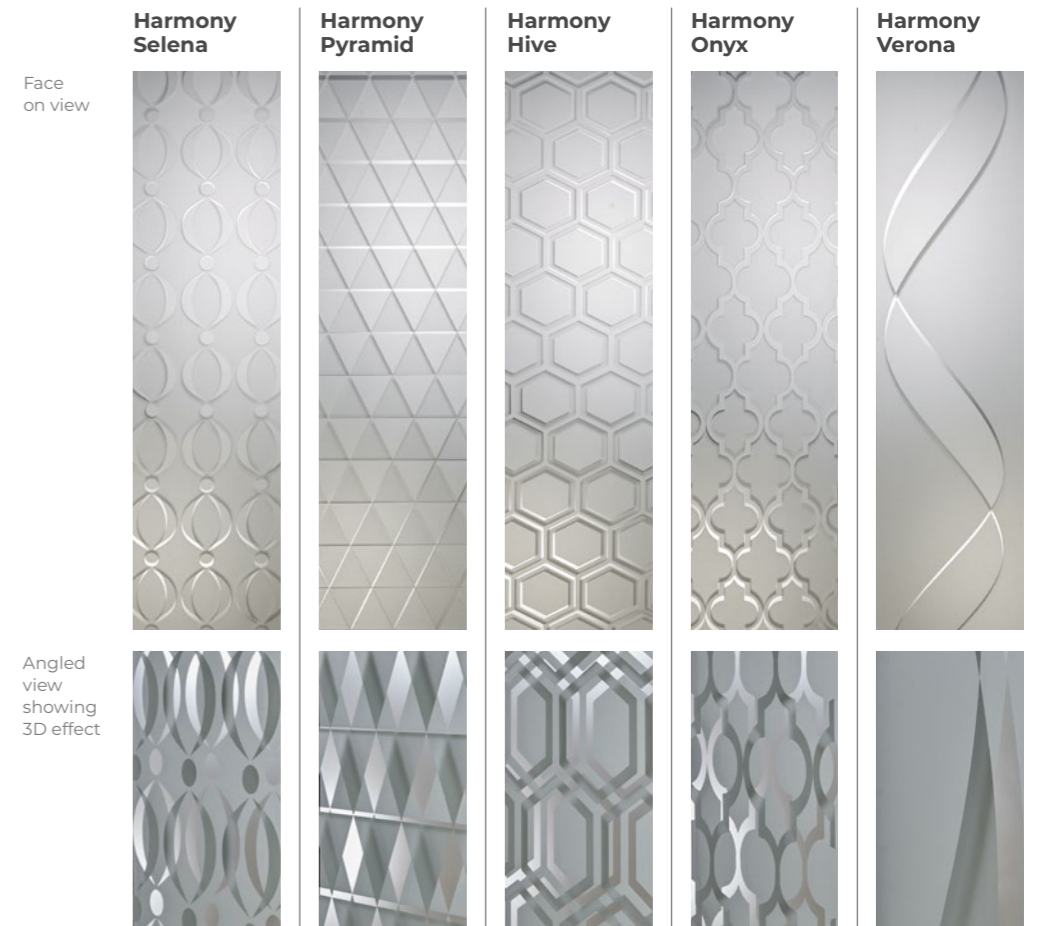

Modern Collection

If you're looking for a contemporary style that makes a real statement, the Modern Collection, featuring high grade, stainless-steel trims, is the perfect choice for your home.

Exclusive Glasses

Modern 5101 Harmony Collection

The exclusive Harmony Collection provides contemporary, etched effect geometric designs which cleverly feature on both sides of the double-glazed unit to create a three-dimensional effect which is both elegant and striking.

Please Note: Only available in Modern 5101