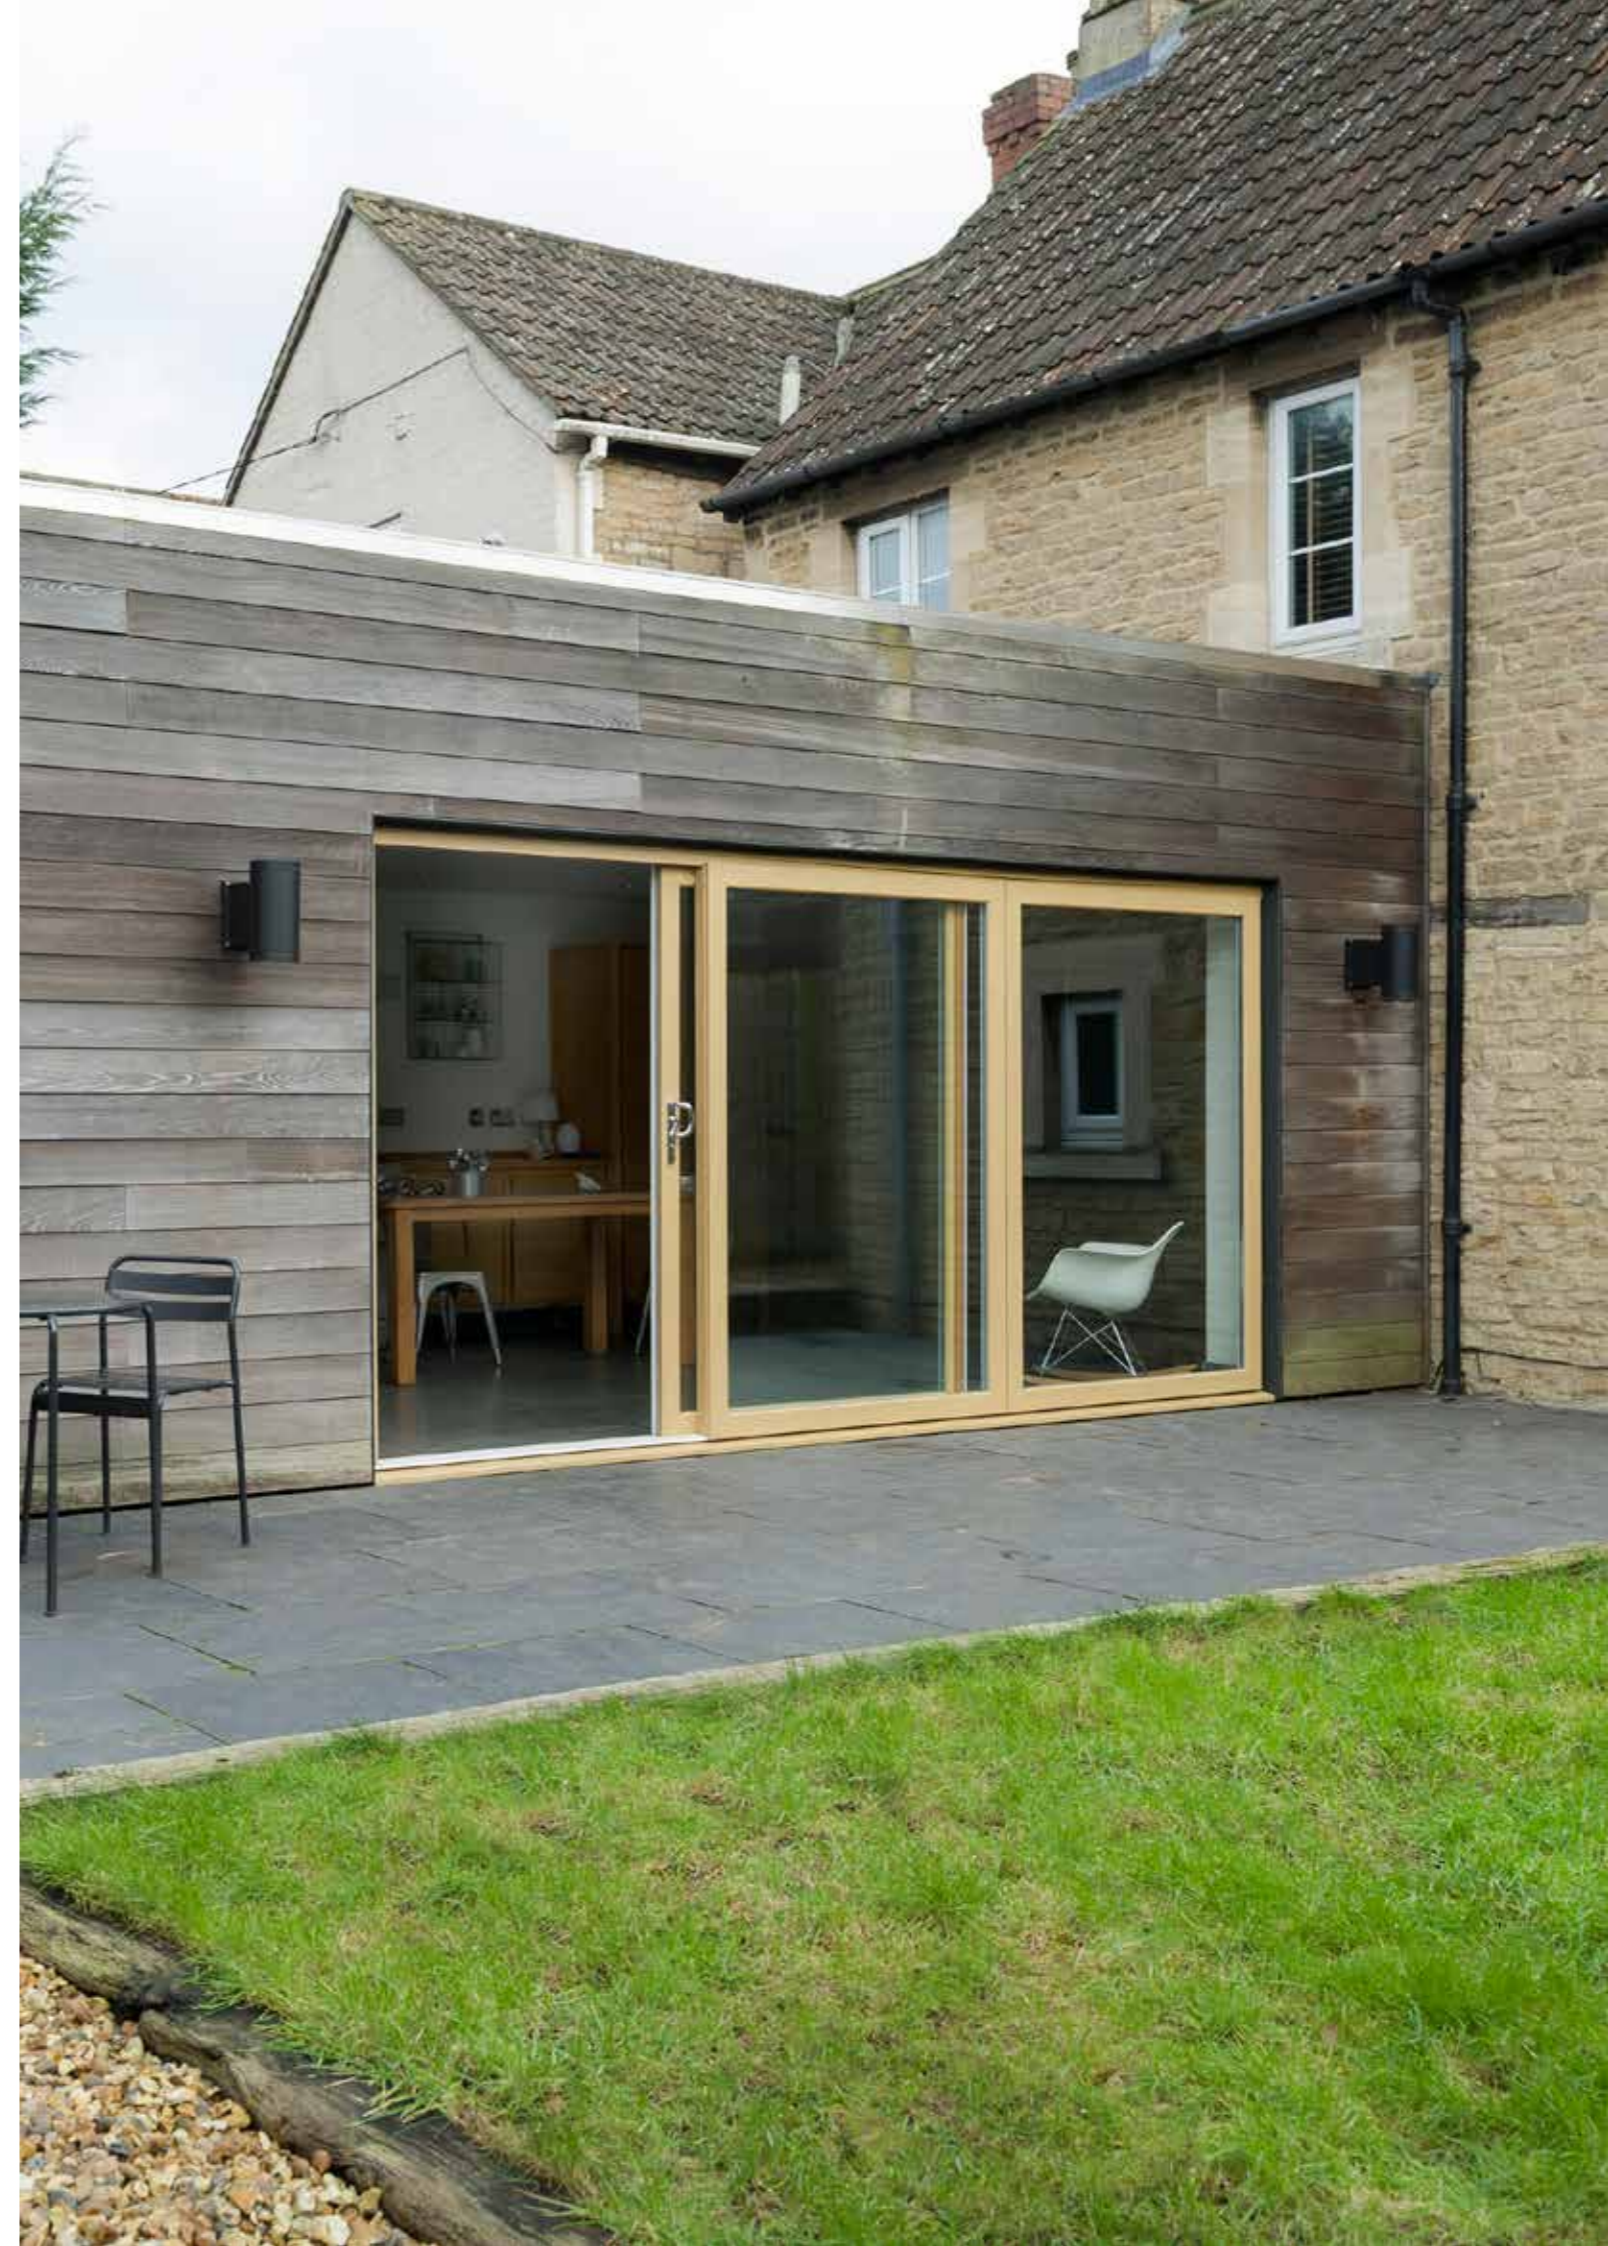

Deceuninck's NEW Slider24

Built for the great indoors

A unique sliding patio door that suites with our pretty windows in performance, style and colour.

Our market leading colour from stock means homeowners can choose from 26 colourways for their new windows and sliding patio door, including matching ancillaries, trims and accessories, and have it all delivered on the same short lead time as white.

The superior design of Slider24 means robust long-life weather performance; best security with a future-proof PAS24 compliant certificate and top of the range Yale locking hardware; and a low threshold for easy access and Part M compliance.

Best colour choice
26 colourways

Best security
PAS24 certified

Best energy performance
A+ rating

Best weather performance
450Pa

If you're looking for the perfect frame for the perfect view our new best in class Slider24 is for you. It's everything you'd want and more in a sliding patio door.