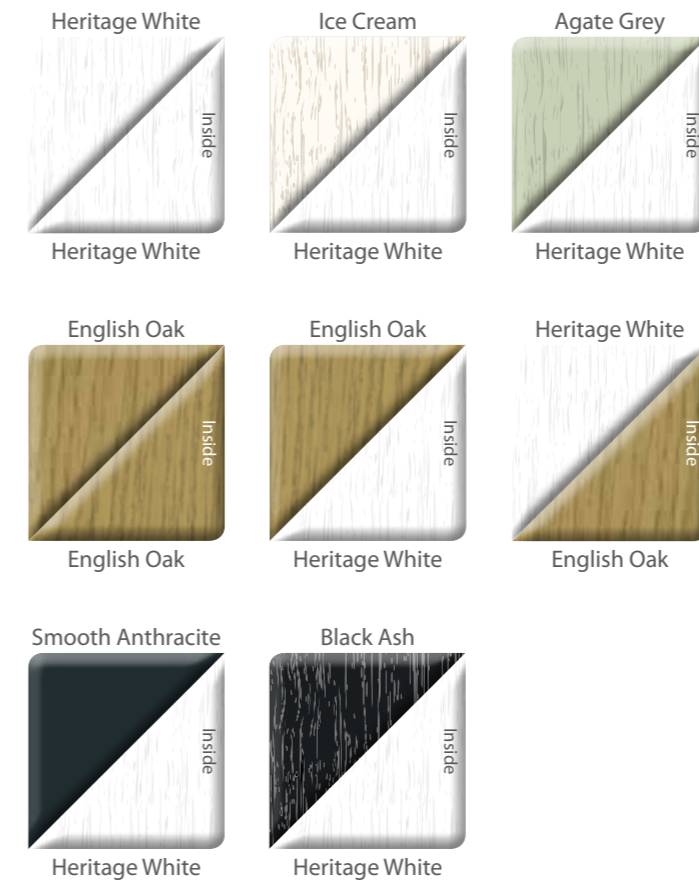

# No.1 in Colour

With an extensive selection of colours and colourways, we help you choose the perfect colour palette for your home.

Homeowners have a choice of foil colours in 18 colourways from our Colour Express range, and 6 premium woodgrain colour foils from our Heritage Colour Collection. Each colour has its own matching ancillaries, trims and accessories so your new sliding patio door and windows are perfectly matched.

We have produced the colour swatches as accurately as printing will allow. Please ask to see our swatch book for precise reference.

## COLOUR express

by deceuninck

## THE Heritage

COLOUR COLLECTION

Our Heritage Colour Collection includes beautiful White Woodgrain inside as standard, with the option of English Oak and White Woodgrain on the outside, or English Oak inside and outside.