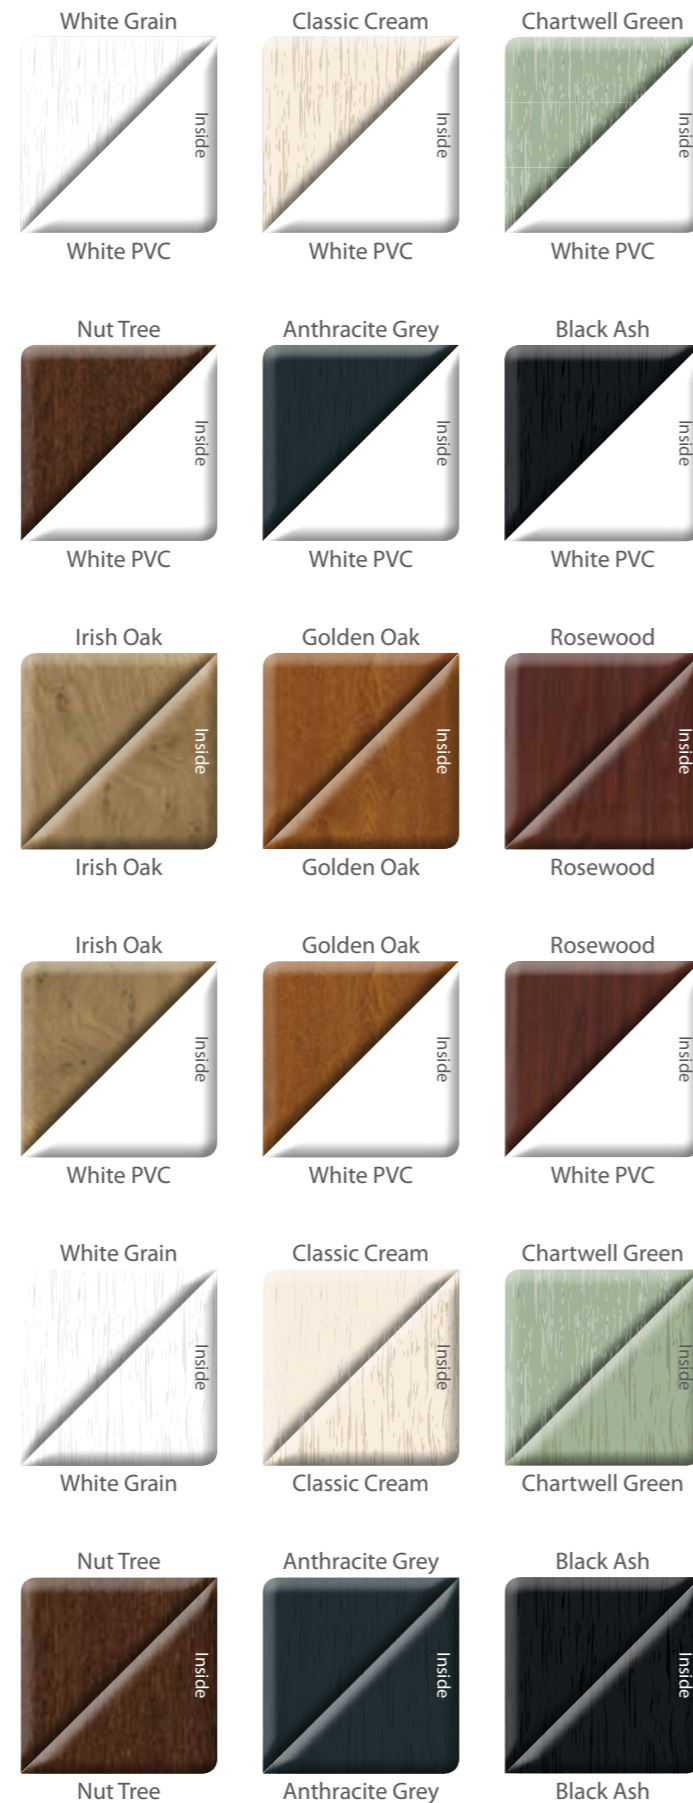

# No.1 in Colour

With an extensive selection of colours and colourways, we help you choose the perfect colour palette for your home.

Homeowners have a choice of foil colours in 18 colourways from our Colour Express range, and 6 premium woodgrain colour foils from our Heritage Colour Collection. Each colour has its own matching ancillaries, trims and accessories so your new sliding patio door and windows are perfectly matched.

All 26 colourways are supplied from stock for our windows and doors so there are no long lead times from your retailer and your complete order arrives together.

Extremely durable and a 10 year manufacturer's guarantee means your new windows and doors will stay looking beautiful for years, giving you ultimate peace of mind.

Colour Express includes the beautiful woodgrains, Classic Cream, Chartwell Green, Irish Oak, Anthracite Grey and the unique Nut Tree.

Colour	Nearest Ral	Renolit Reference
White PVC	RAL 9016	Renolit Ref. N/A
White Grain	RAL 9010	Renolit Ref. 46849
Classic Cream	RAL 9001	Renolit Ref. 46848
Chartwell Green	RAL 6021	Renolit Ref. 49246
Irish Oak	RAL N/A	Renolit Ref. 93211005
Golden Oak	RAL N/A	Renolit Ref. 92178001
Rosewood	RAL N/A	Renolit Ref. 93202001
Nut Tree	RAL N/A	Renolit Ref. 92178007
Anthracite Grey	RAL 7016	Renolit Ref. 7016 05
Black Ash	RAL 8022	Renolit Ref. 8518 05

## THE Heritage

COLOUR COLLECTION

Our Heritage Colour Collection includes beautiful White Woodgrain inside as standard, with the option of English Oak and White Woodgrain on the outside, or English Oak inside and outside.